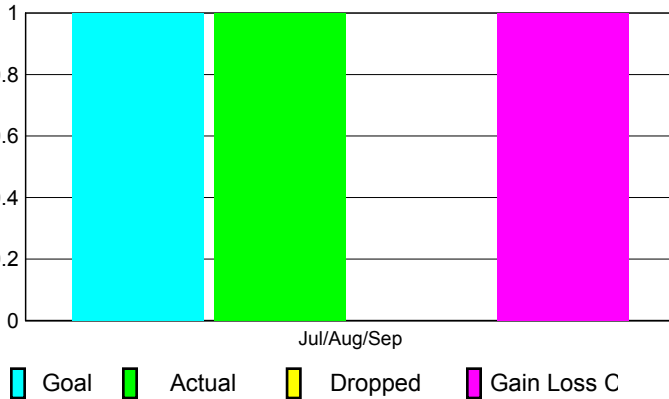

## CLUBS

Club Results  
2010-2011

Clubs  
2009-2010

Month	New Club Goal	Actual New Clubs	Actual Dropped Clubs	Gain/Loss of Clubs	Gain/Loss of Clubs
Jul/Aug/Sep	1	1	0	1	0
<b>Totals</b>	<b>1</b>	<b>1</b>	<b>0</b>	<b>1</b>	<b>0</b>

### Club Results 2010-2011

Goal, New, Dropped, Gain/Loss

### Comparison of Club Gain/Loss

Current Year Compared to the Previous Year