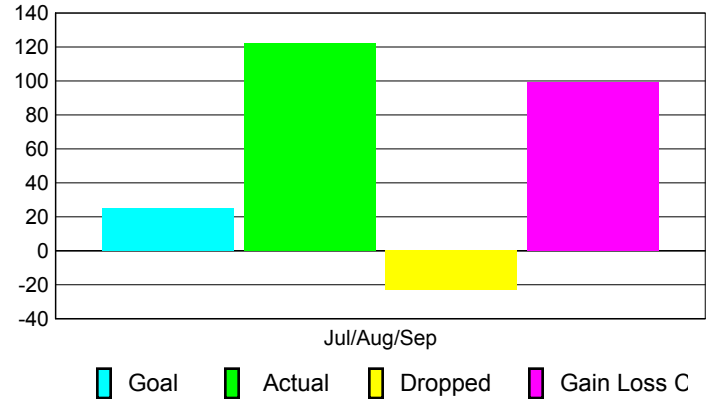

### YTD Status Quo Clubs 2010-2011

Status Quo Clubs Compared to Status Quo Members

## MEMBERSHIP

Membership Results  
2010-2011

Membership  
2009-2010

Month	Net Memb Goal	Actual New Memb	Actual Dropped Memb	Gain/Loss of Memb	Gain/Loss of Memb
Jul/Aug/Sep	25	122	-23	99	11
<b>Totals</b>	<b>25</b>	<b>122</b>	<b>-23</b>	<b>99</b>	<b>11</b>

### Membership Results 2010-2011

Goal, New, Dropped, Gain/Loss

### Comparison of Membership Gain/Loss

Current Year Compared to the Previous Year